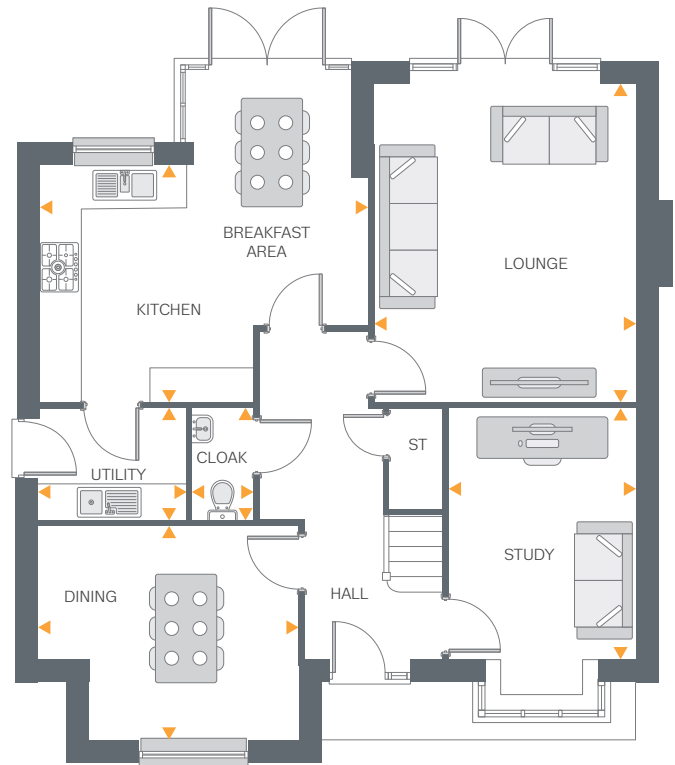

To the first floor, you'll find a principal bedroom with built-in wardrobes and en-suite. There's also three further bedrooms, all with built-in wardrobes and a family bathroom with bath and separate shower cubicle.

Outside are turfed gardens, driveway and double garage.

THE SEATON

FOUR BEDROOM HOME

Inviting lounge with French doors

Open plan dining kitchen with family area & French doors to garden

Useful study/extra family room

Downstairs cloakroom

Principal bedroom with built-in wardrobe & en-suite

High quality kitchen appliances

Hive smart heating system

Fully turfed rear garden

Driveway & double garage

Ground Floor

First Floor

Ground Floor

Lounge	15'10" x 13'1"	4.84m x 3.99m
Kitchen/ Breakfast Area	16'5" x 11'11"	5.01m x 3.65m
Dining Room	13'1" x 10'7"	4.01m x 3.23m
Utility	7'3" x 5'7"	2.23m x 1.71m
Study	12'7" x 9'4"	3.85m x 2.85m
Cloakroom	5'7" x 3'0"	1.71m x 0.92m