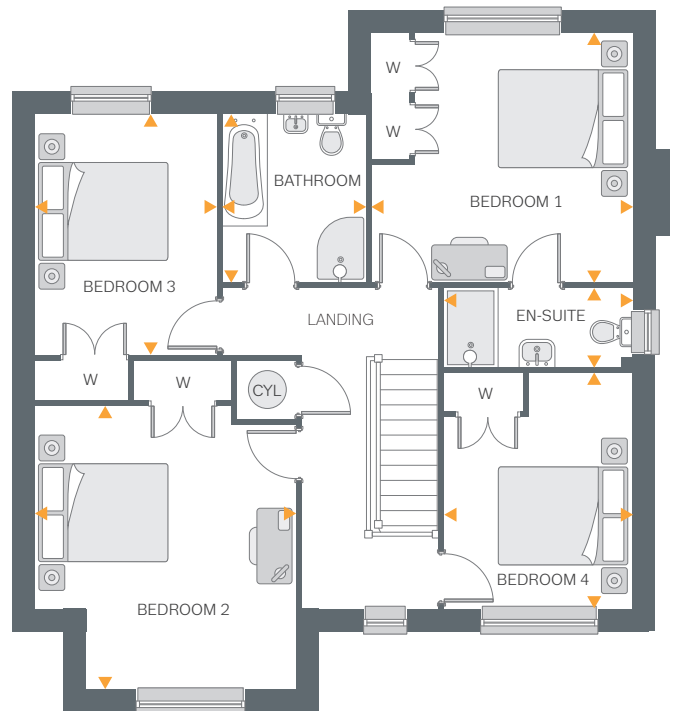

To the first floor, you'll find a principal bedroom with built-in wardrobes and en-suite. There's also three further bedrooms, all with built-in wardrobes and a family bathroom with bath and separate shower cubicle.

Outside are turfed gardens, driveway and double garage.

THE SEATON

FOUR BEDROOM HOME

Inviting lounge with French doors

Open plan dining kitchen with family area & French doors to garden

Useful study/extra family room

Downstairs cloakroom

Principal bedroom with built-in wardrobe & en-suite

High quality kitchen appliances

Hive smart heating system

Fully turfed rear garden

Driveway & double garage

Ground Floor

First Floor

Ground Floor

Lounge	15'10" x 13'1"	4.84m x 3.99m
Kitchen/ Breakfast Area	16'5" x 11'11"	5.01m x 3.65m
Dining Room	13'1" x 10'7"	4.01m x 3.23m
Utility	7'3" x 5'7"	2.23m x 1.71m
Study	12'7" x 9'4"	3.85m x 2.85m
Cloakroom	5'7" x 3'0"	1.71m x 0.92m